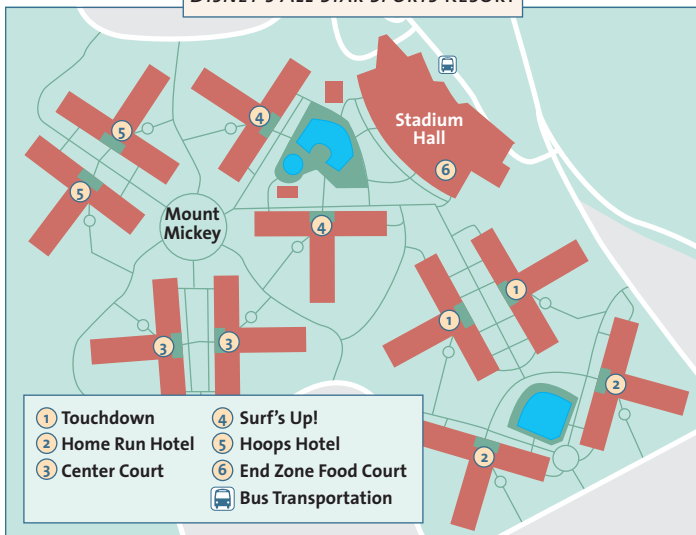

Room Accommodations

- 5,264 Rooms, 260 Family Suites.
- Most rooms accommodate up to four Guests, plus one child under age 3 in a crib.
- All rooms have two double beds or one king-size bed.
- A limited number of Family Suites at *Disney's All-Star Music Resort* sleep six Guests, plus one child under age 3 in a crib.

Dining

Quick-Service Dining

- Food courts offer breakfast, lunch, dinner and snacks.
 - ❑ *Disney's All-Star Sports Resort*: *End Zone Food Court*
 - ❑ *Disney's All-Star Music Resort*: *Intermission Food Court*
 - ❑ *Disney's All-Star Movies Resort*: *World Premiere Food Court*

DISNEY'S ALL-STAR SPORTS RESORT

DISNEY'S ALL-STAR MUSIC RESORT

Standard Room at **DISNEY'S ALL-STAR SPORTS** Resort

Family Suite at **DISNEY'S ALL-STAR MUSIC** Resort

Family Suite at **DISNEY'S ALL-STAR MUSIC** Resort

Transportation

- Bus service to other *Walt Disney World* Resort locations.

TYPICAL STANDARD ROOM WITH 2 DOUBLE BEDS, 260 SQ. FT.

ACCOMMODATES UP TO FOUR GUESTS, PLUS ONE CHILD UNDER AGE 3 IN A CRIB.

TYPICAL FAMILY SUITE WITH 1 QUEEN-SIZE BED AND 1 TWIN SLEEPER CHAIR AND 1 DOUBLE SLEEPER SOFA AND 1 TWIN SLEEPER OTTOMAN, 520 SQ. FT.