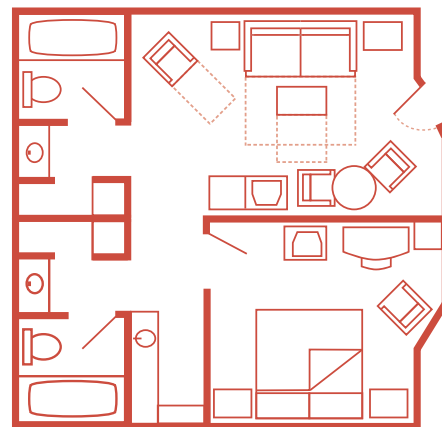

Transportation

- Bus service to other *Walt Disney World* Resort locations.

TYPICAL STANDARD ROOM WITH 2 DOUBLE BEDS, 260 SQ. FT.

ACCOMMODATES UP TO FOUR GUESTS, PLUS ONE CHILD UNDER AGE 3 IN A CRIB.

TYPICAL FAMILY SUITE WITH 1 QUEEN-SIZE BED AND 1 TWIN SLEEPER CHAIR AND 1 DOUBLE SLEEPER SOFA AND 1 TWIN SLEEPER OTTOMAN, 520 SQ. FT.