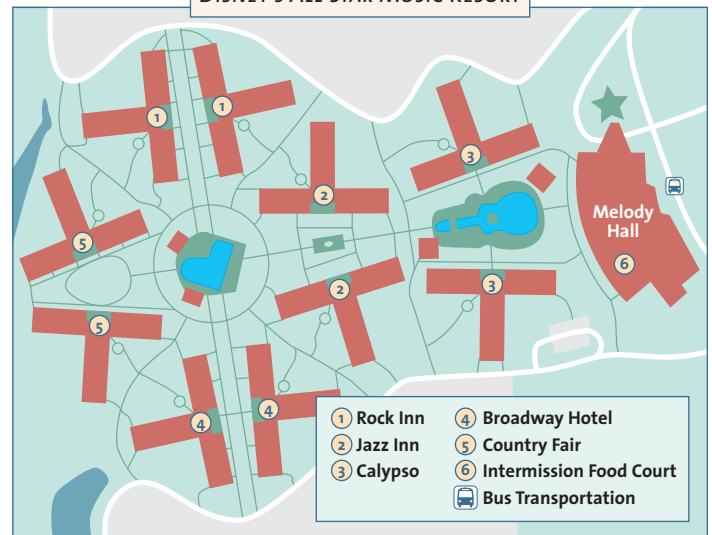

Dining

Quick-Service Dining

- Food courts offer breakfast, lunch, dinner and snacks.
 - ❑ *Disney's All-Star Sports Resort*: *End Zone Food Court*
 - ❑ *Disney's All-Star Music Resort*: *Intermission Food Court*
 - ❑ *Disney's All-Star Movies Resort*: *World Premiere Food Court*

DISNEY'S ALL-STAR SPORTS RESORT

DISNEY'S ALL-STAR MUSIC RESORT

Standard Room at **DISNEY'S ALL-STAR SPORTS** Resort

Family Suite at **DISNEY'S ALL-STAR MUSIC** Resort

Family Suite at **DISNEY'S ALL-STAR MUSIC** Resort